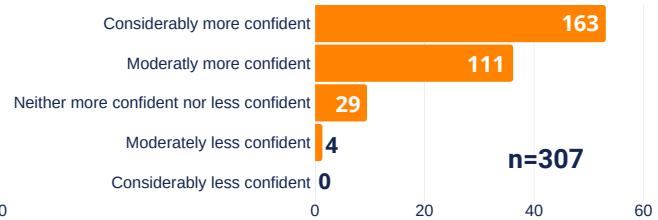

After attending the career fair, how confident are you in your ability to make a good first impression with employers