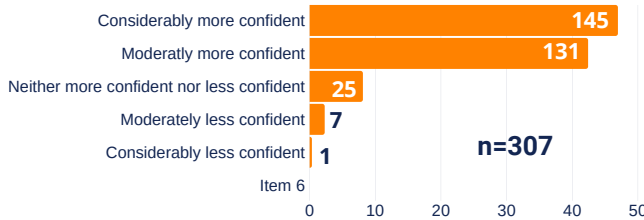

STUDENT ATTENDANCE

1567 Total

98.41%

651 Day 1 - Business and Liberal Arts Fair

916 Day 2 - Engineering and Science Fair

Of students would participate in another Career Fair

Total UTEP Students

- 313 College of Business Admin.
- 10 College of Education
- 713 College of Engineering
- 24 College of Health Sciences
- 145 College of Liberal Arts
- 141 College of Science
- 14 School of Nursing
- 0 School of Pharmacy
- 89 Alumni/Community Members

Classification

- 210 Freshman
- 149 Sophomore
- 319 Junior
- 519 Senior
- 87 Graduate
- 38 Doctoral
- 89 Alumnus/a

Top Majors participating

- 1 Mechanical Engineering
- 2 Computer Science
- 3 Finance
- 4 Criminal Justice
- 5 Electrical Engineering

After attending the career fair, how confident are you in your ability to speak with an employer about your qualifications